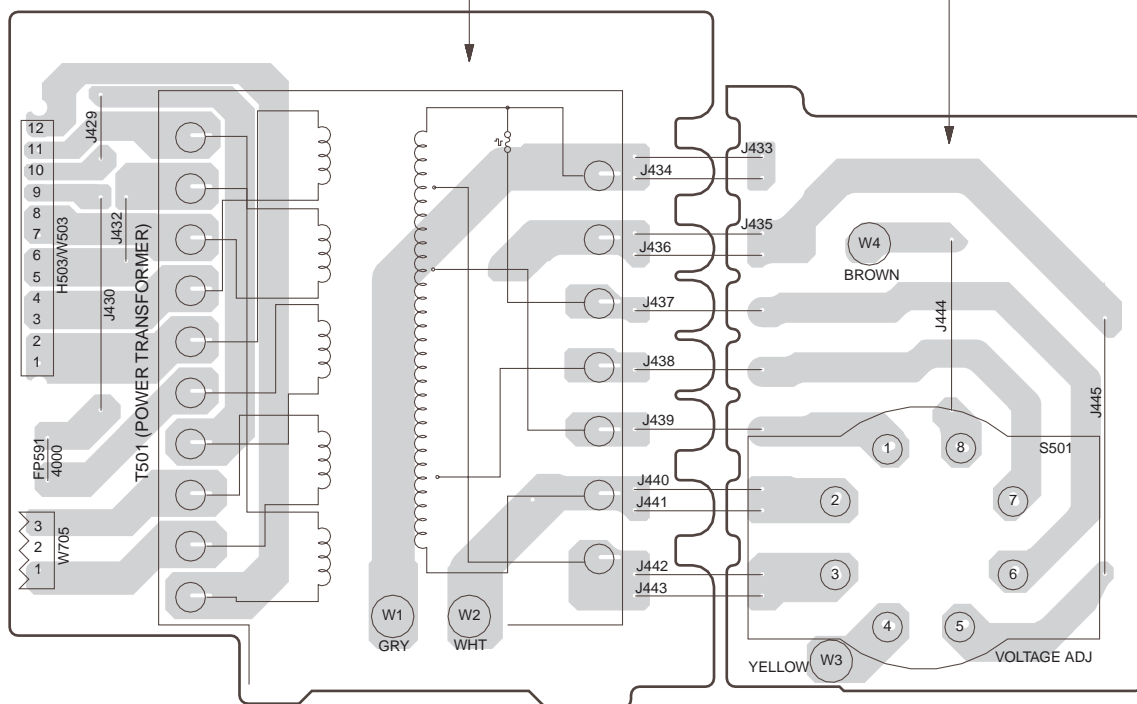

2

3

4

5

6

7

8

9

Q

VOLTAGE SELECTOR P.C.B.
(REP3142C...GC/GCS/GT)
(REP3142G...GCP)

CAUTION
RISK OF ELECTRIC SHOCK
AC VOLTAGE LINE. PLEASE DO NOT
TOUCH THIS P.C.B

**N**

SUB-TRANSFORMER P.C.B.
(REP3142C...GC/GCS/GT)
(REP3142G...GCP)